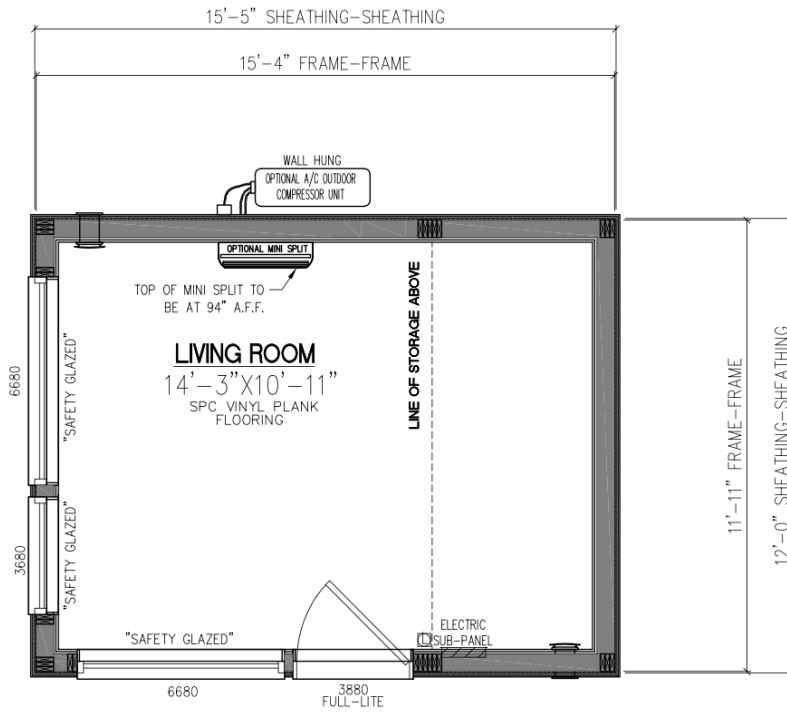

- ERV – air exchange
- Black metal ladder, loft railings in pine

Bathroom option

- Walk-in shower with a glass wall, a black slim profile shower base, and Fibro shower wall panels in various colors to your choosing.
- Delta Modern black shower head and valve
- One piece sink and vanity from ON Floating Vanities:
<https://onfloatingvanity.com/collections/frontpage/products/maslow-floating-vanity?variant=39777800093745>
- Toilet: Icera modern skirted white toilet
- LED backlit bathroom mirror
- Wall exhaust fan
- Delta Modern Collection faucet: Delta Modern Black
<https://www.build.com/product/summary/1374111>
- Rheem tankless water heater

Floor Plan

Roof Plan

Foundation