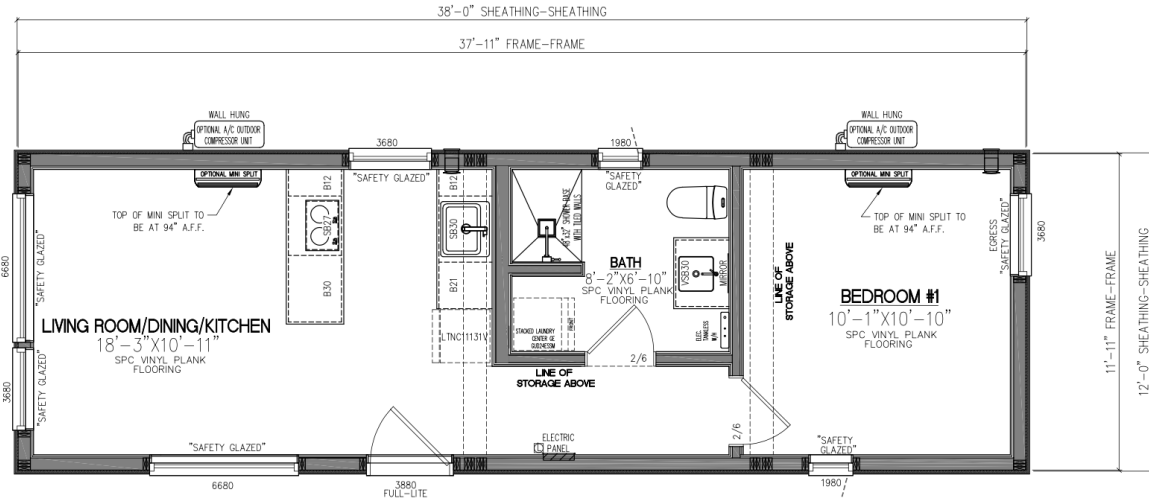

### **Bathroom**

- Walk-in shower with a glass wall, a black slim profile shower base, and Fibro shower wall panels in various colors to your choosing.
- Delta Modern black shower head and valve
- One piece sink and vanity from ON Floating Vanities: <https://onfloatingvanity.com/collections/frontpage/products/maslow-floating-vanity?variant=39777800093745>
- Toilet: Icera modern skirted white toilet
- LED backlit bathroom mirror
- Wall exhaust fan

## Floor plan