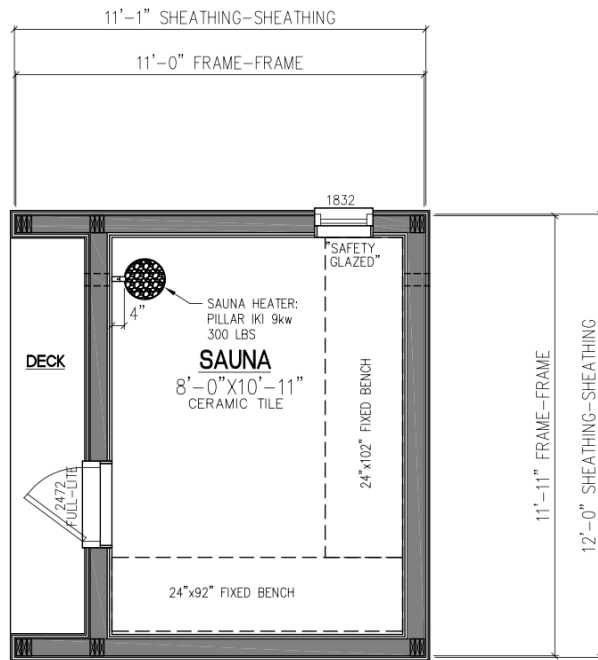

- Cedar sauna wood flooring, walls and benching
- Lighting: LED ambient strip lighting

Windows and doors

- Windows: sauna fixed window with cedar profile
- Door: full light glass sauna door with cedar profile

Sauna

- IKI Pillar 9 electric sauna heater with rocks

Customizations

Add-ons

- Additional exterior lighting, additional outlet boxes

Exterior Siding Finishes

- Black stained finish
- Natural wood

Floor Plan